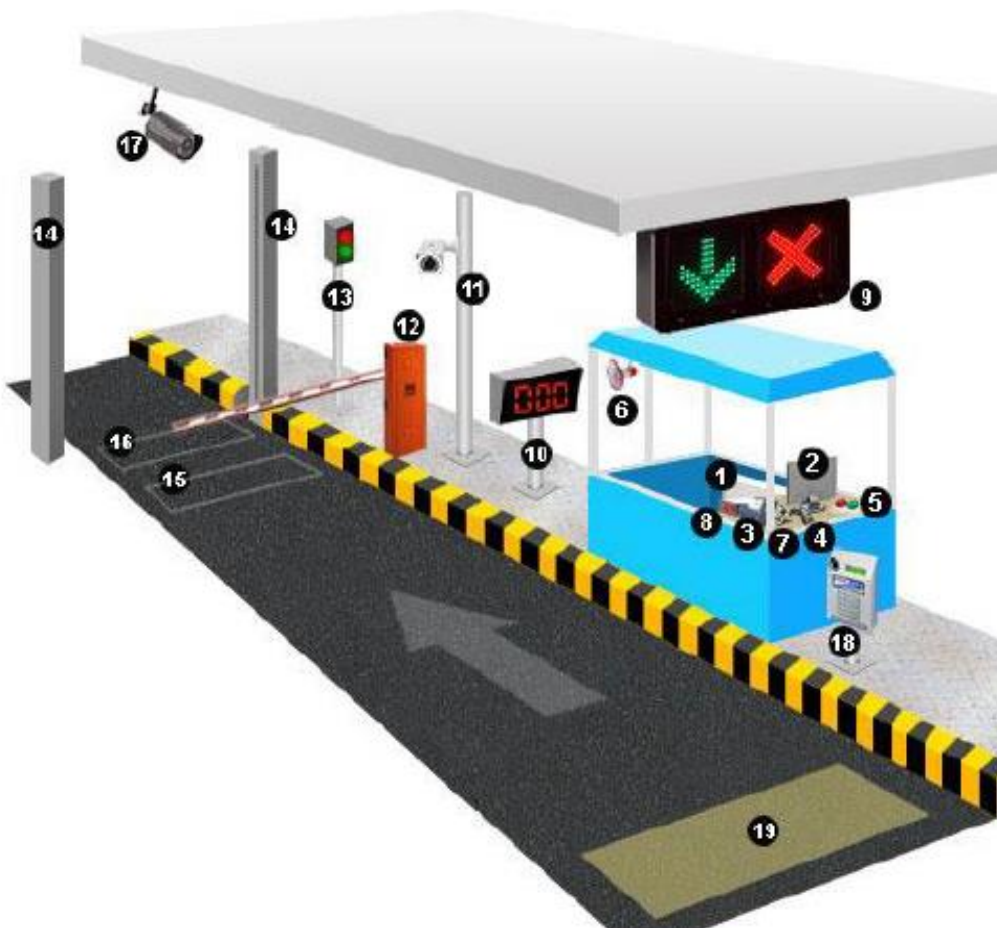

Our intelligent toll management system not only provides the powerful lane systems and sub - systems but also facilitate optimum revenue management free from all manipulations and fraud.

SRTEC is a leading player in Toll Collection System managed by skilled & experienced professionals dedicated by the management. We always believes to maintain the quality standard and innovation.

Lane Equipment

Our Lane System Equipment Installation Layout:

Booth Equipments

1. Toll Lane Controller
2. Operator Terminal Screen
3. Receipt Printer
4. Barcode Reader
5. Barrier Manual Controller
6. Siren/Alarm
7. Document Viewer
8. WIM Indicator

Lane Equipments

9. OHLS
10. User Fare Display
11. Incident Capture Camera
12. Barrier Gate
13. Traffic Light
14. AVCC
15. Vehicle Entry Loop
16. Vehicle Exit Loop
17. CCTV Surveillance
18. Outdoor Smart Card Reader
19. WIM Platform